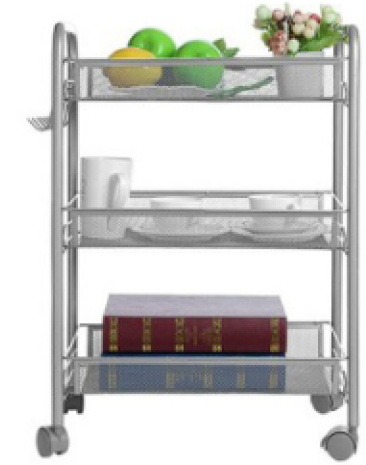

Living Room Storage Rack

Wire Basket

Product Name	4 Cube Grid Wire Storage Shelves
Item No	SII-CGWSS141414
Size	D350*L350*H350mm

Product Name	3-Tier Metal Utility Cart Storage Trolley
Item No	SII-MUCST141734
Size	D350*L430*H850mm

Product Name	3-Tier Mesh Wire Basket Rolling Cart
Item No	SII-MWBRC111825
Size	D280*L450*H630mm

Product Name	Hanging Wire Basket
Item No	HWB130
Size	130Hx 250W x 120D mm

Product Name	Wire Basket
Item No	WB421
Size	418W X 273D X 165H mm

Product Name	Round Wire Basker
Item No	RWB450
Size	450 L x 450W x 350H MM