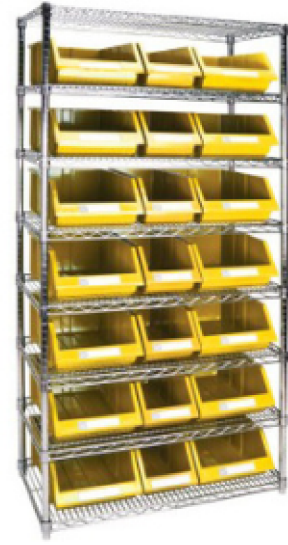

Product Name	3-Tier SMT Wire Shelving Cart
Item No	SII-SMT3183637
Size	D450*L910*H940mm

Product Name	Mobile Wire Basket Shelving
Item No	SII-MWBS183678
Size	D450*L910*H1980MM

Product Name	Slanted Wire Shelving
Item No	SII-SL184872
Size	D450*L1200*H1820mm

Product Name	20 Sheet Pan Rack
Item No	SII-PR5065
Size	D500*L650*H1800mm

Commercial Wire Shelving

Product Name	Kitchen Wire Shelving With Wood Insert
Item No	SII-W3183640
Size	D450*L910*H1000mm

Product Name	8-Tier Storage Wire Shelving With Bins
Item No	SII-S8184872
Size	D450*L1200*H1800mm

Product Name	6-Tier Wine Rack
Item No	SII-WR143636
Size	D350*L900*H900mm

Product Name	4-Tier Stainless Steel Solid Shelving
Item No	SII-SSS4184872
Size	D450*L1200*H800mm

Product Name	2-Tier Stainless Steel Solid Worktable
Item No	SII-SSS2184840
Size	D450*L1200*H1000mm